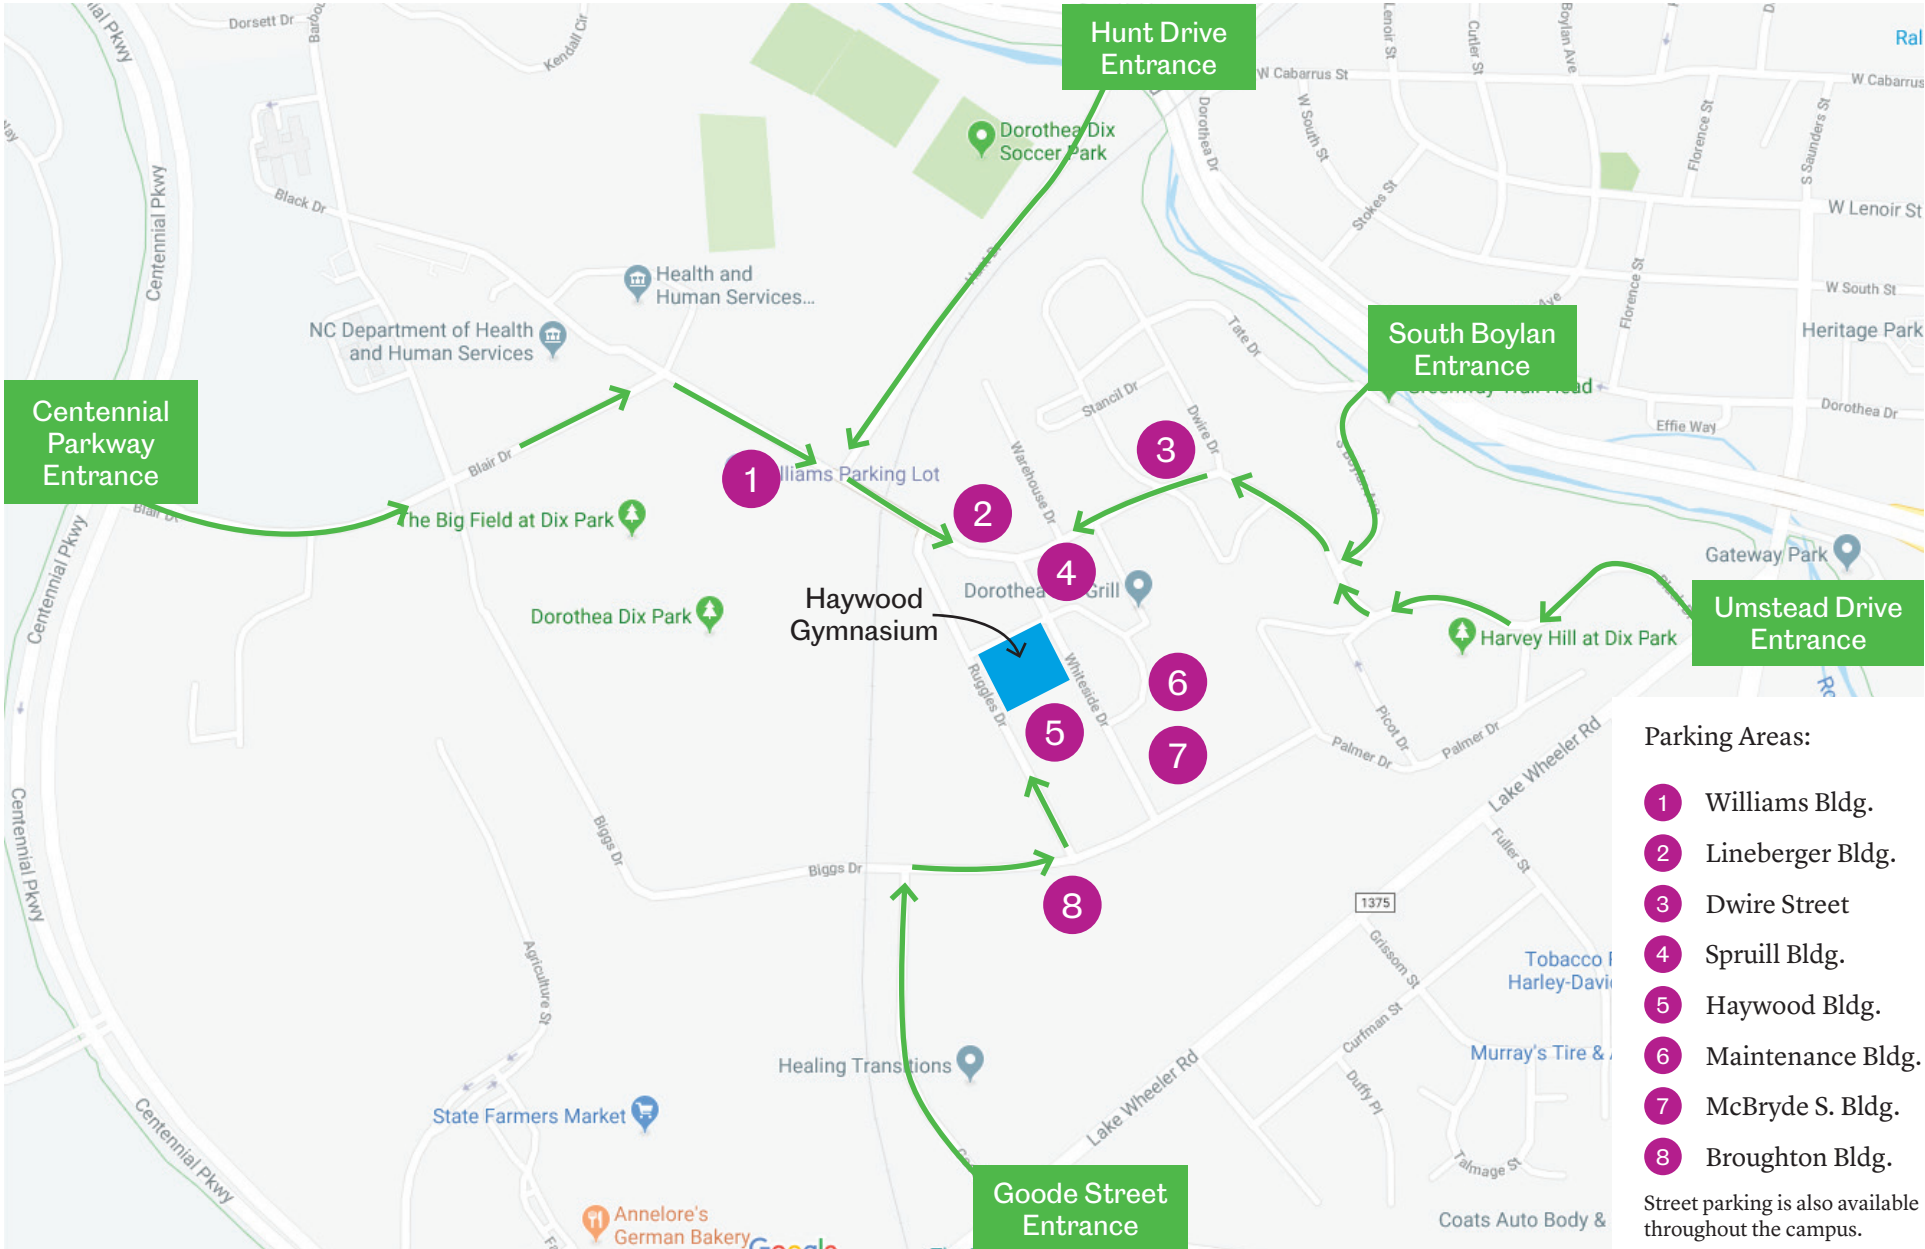

Dorothea Dix Park

Haywood Gymnasium Event Parking

Parking Areas:

- 1 Williams Bldg.
- 2 Lineberger Bldg.
- 3 Dwire Street
- 4 Spruill Bldg.
- 5 Haywood Bldg.
- 6 Maintenance Bldg.
- 7 McBryde S. Bldg.
- 8 Broughton Bldg.

Street parking is also available throughout the campus.