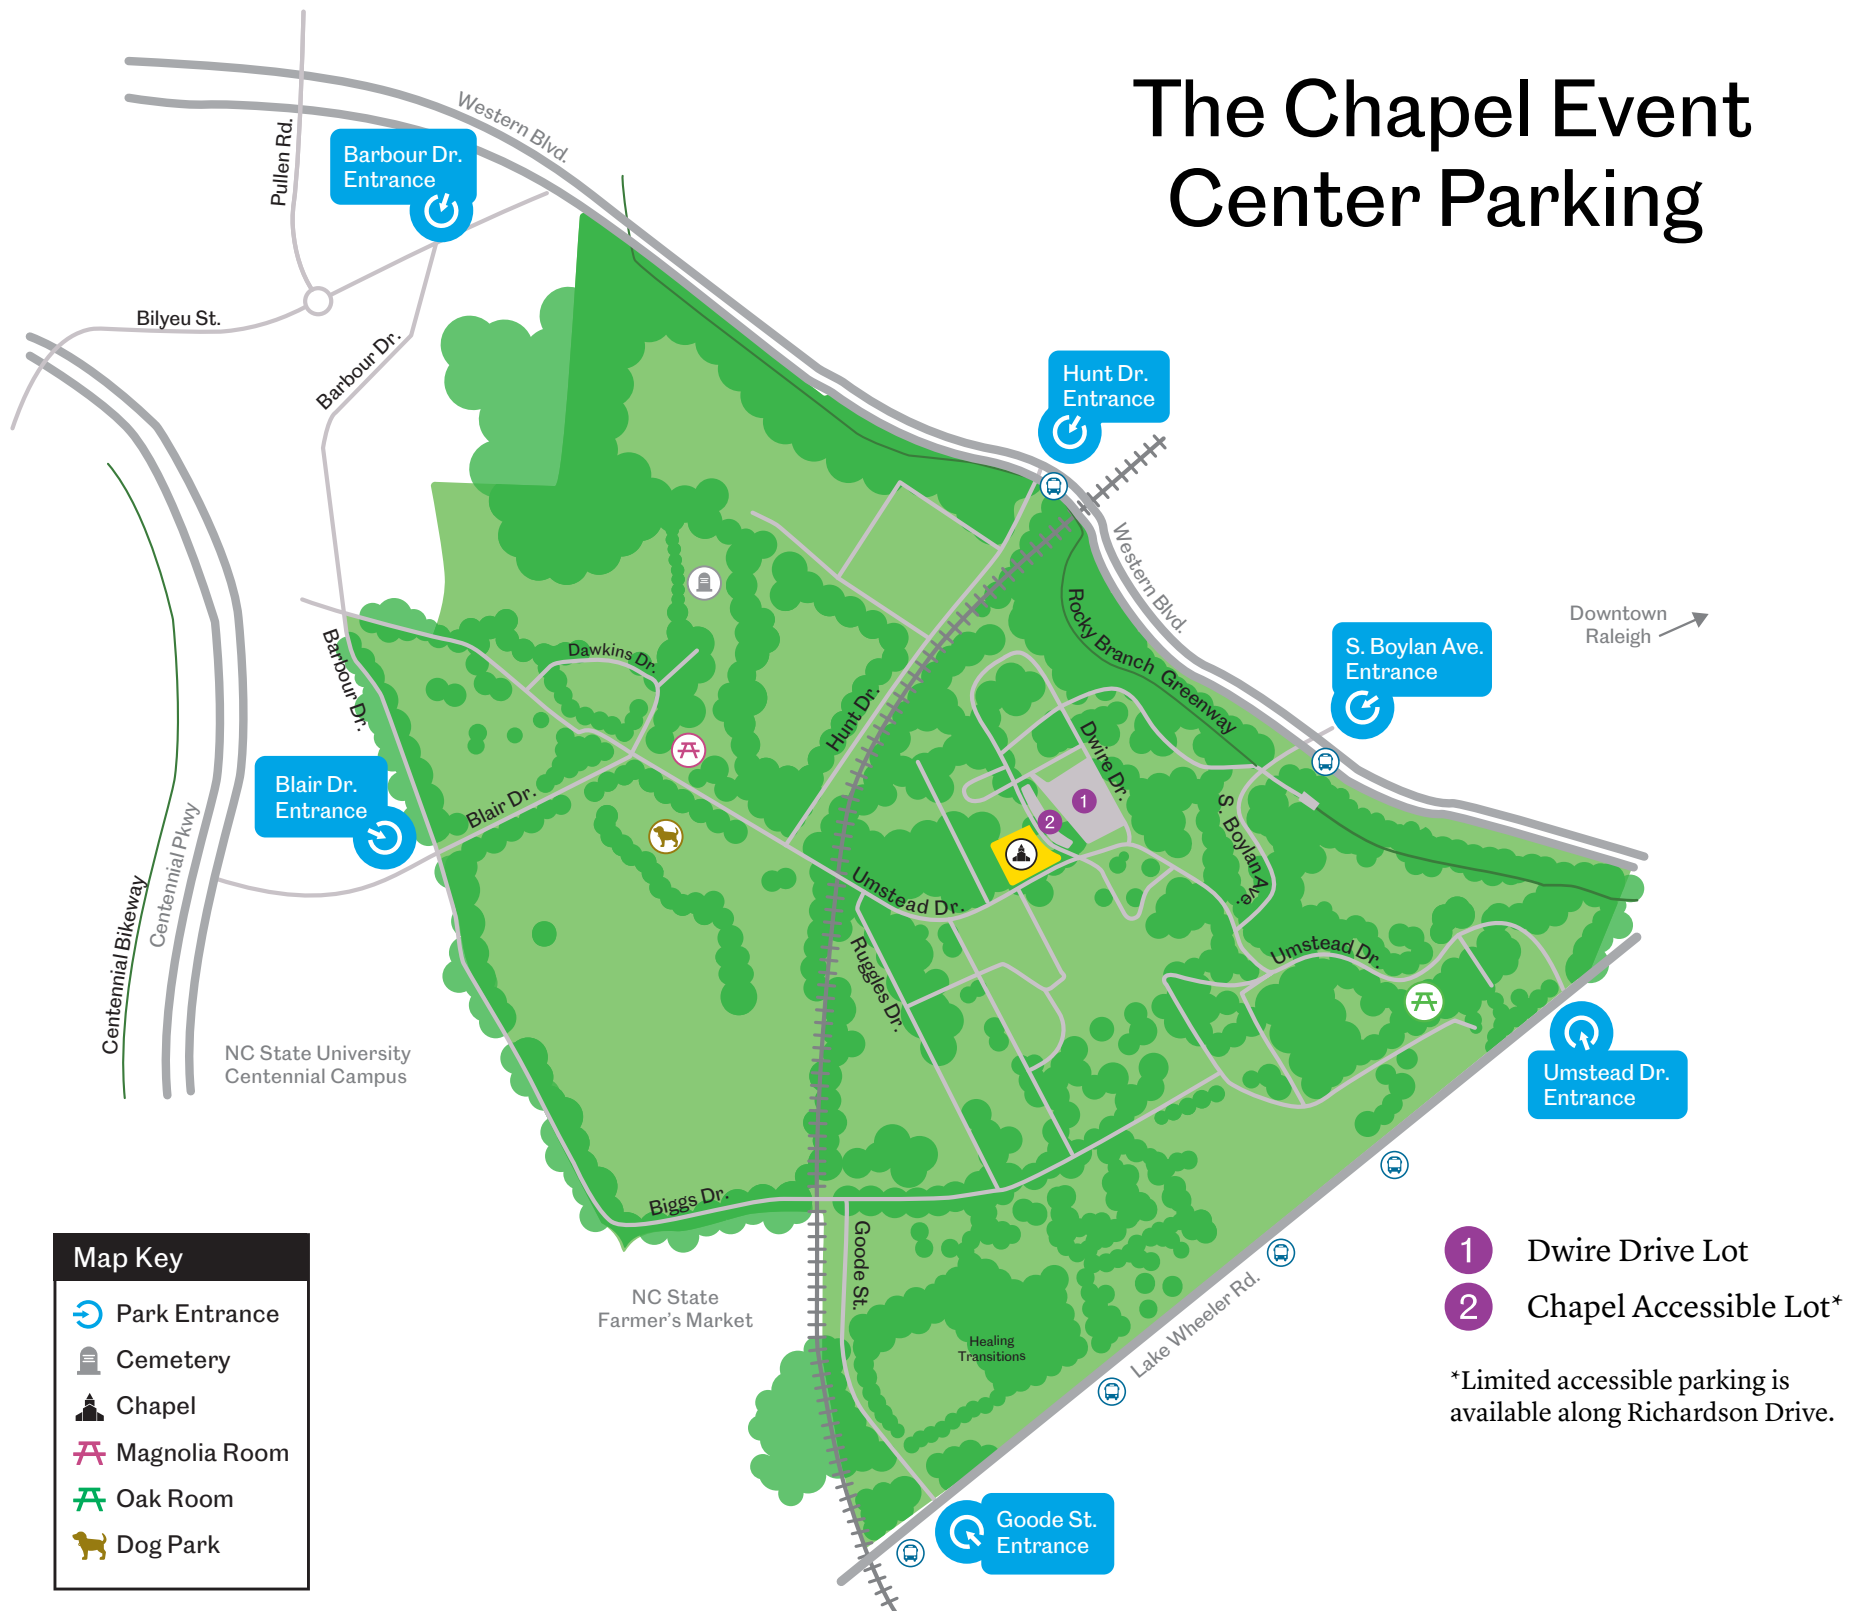

The Chapel Event Center Parking

Map Key	
	Park Entrance
	Cemetery
	Chapel
	Magnolia Room
	Oak Room
	Dog Park

- 1** Dwire Drive Lot
- 2** Chapel Accessible Lot*

*Limited accessible parking is available along Richardson Drive.