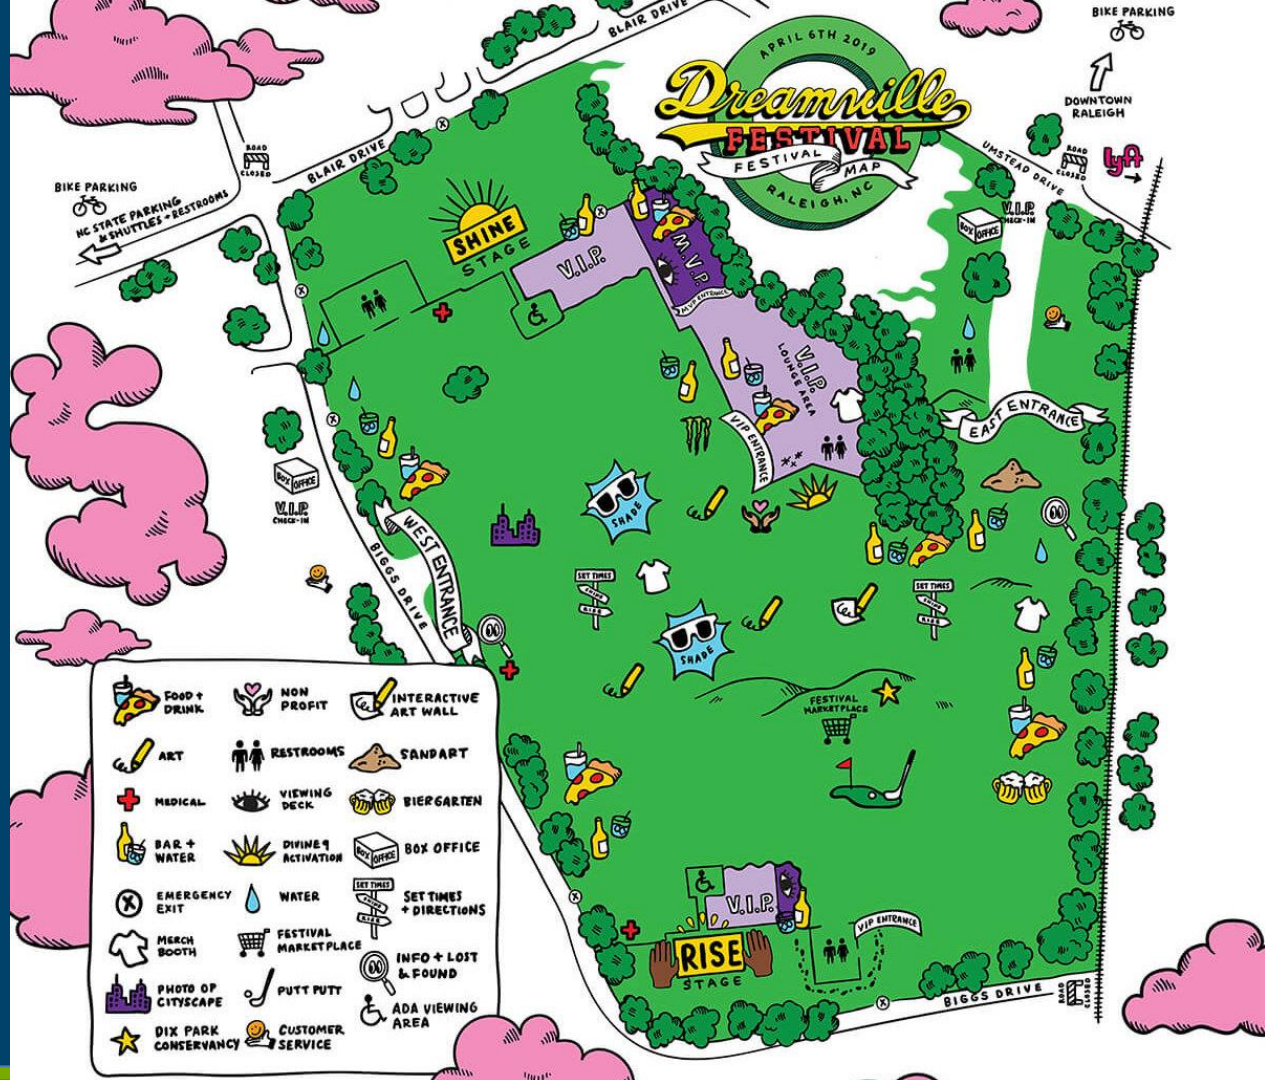

Tuesday June 4, 2019

Dreamville Festival Post Event Update to City Council

Derrick Remer
Office of Emergency Management
and Special Events

Raleigh

Dreamville Festival

Event Details

- Dorothea Dix Park
- Saturday, April 6, 2019
- 12:00pm – 11:00pm
- Sold-out crowd
- Curated by North Carolina native, J. Cole
- Desire for J. Cole to give back to his home state
- Celebration of local culture, food, and art
- Artsposure, NC State College of Design
- Music combined biggest national acts and up-and-comers
- Two stages, named “Rise” and “Shine”
- No on-site parking available
- Non-profit organizations benefited

- | | | |
|----------------------|----------------------|------------------------|
| FOOD + DRINK | NON PROFIT | INTERACTIVE ART WALL |
| ART | RESTROOMS | SANDPART |
| MEDICAL | VIEWING DECK | BEERGARTEN |
| BAR + WATER | DIVINE ACTIVATION | BOX OFFICE |
| EMERGENCY EXIT | WATER | SET TIMES + DIRECTIONS |
| MERCH BOOTH | FESTIVAL MARKETPLACE | INFO + LOST & FOUND |
| PHOTO OF CITYSCAPE | PUTT PUTT | ADA VIEWING AREA |
| DIX PARK CONSERVANCY | CUSTOMER SERVICE | |

History

Planning encompassed a three-year span

- Initial request submitted to host event in 2017
- Subsequent request approved for September 15, 2018
 - Event later cancelled due to Hurricane Florence
- Festival rescheduled to April 6, 2019

" With peace permeating the air, Cole's headlining set was not only a much-needed break from what was a turbulent week in hip-hop, but a positive way in bringing his home state of North Carolina closer together. "
-Billboard (4/7/19)